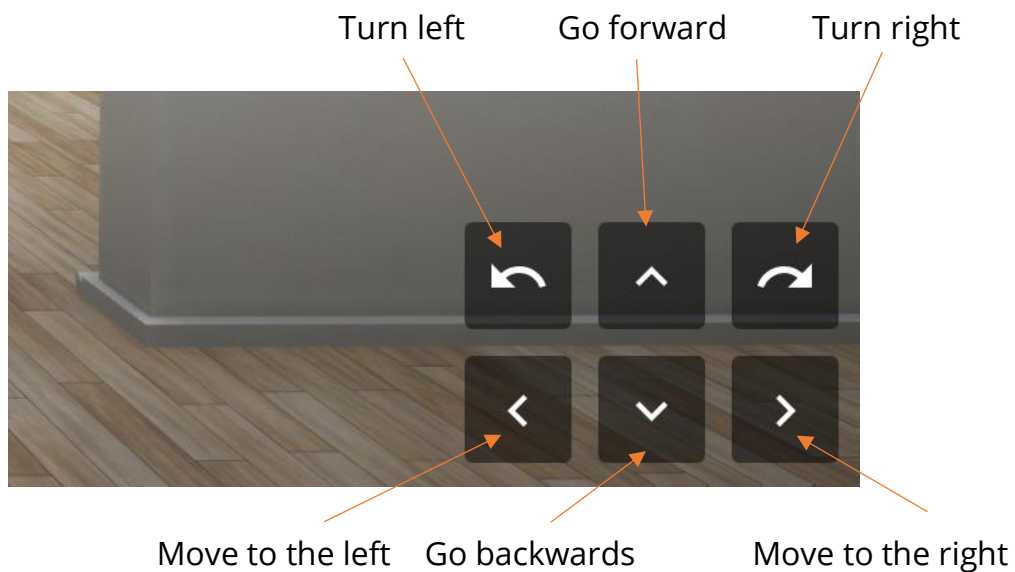

Navigation Buttons

In the bottom right-hand corner are six buttons to help you navigate the gallery.