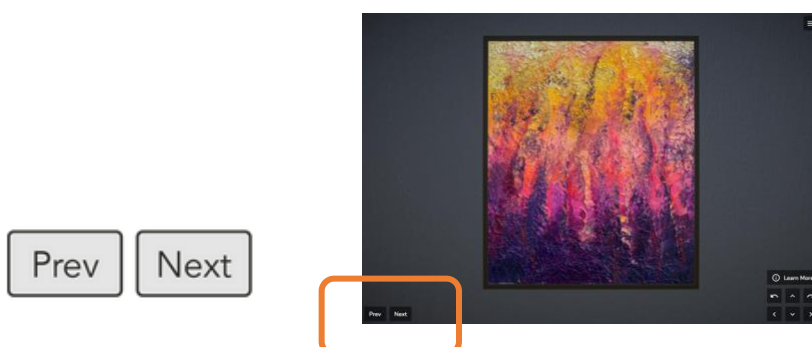

See below how to move around the Virtual Gallery, and what additional information is available to you.

An example of your screen layout in the Virtual Gallery

You can move generally around the exhibition by using either the navigation buttons, swiping with your finger for a mobile or tablet or moving your cursor for a laptop or desktop.

Navigation Buttons

In the bottom right-hand corner are six buttons to help you navigate the gallery.

Hamburger Menu

Opening the Hamburger menu (top right) offers you the following options:

| | |
|--|--|
|  | <p>List of all the art works in the Exhibition</p> <p>Title and Theme etc of the exhibition</p> <p>Link to Featured Artists in our permanent Artmakers gallery on ArtPlacer</p> <p>Allows you to capture an image within the exhibition</p> <p>A downloadable Guide to the exhibition</p> <p>Takes you back to the start of the exhibition</p> <p>See exhibition images full-screen</p> <p>Takes you to a simple guide of how to use the exhibition</p> |
|--|--|

Viewing Individual Images

When you enter the Exhibition, turn left and you will see the Introduction text and the first image. To view each image individually – click on the image and the screen will take you to a close view and two ‘Previous’ and ‘Next’ buttons will appear on the bottom left of your screen. These buttons allow you to move from artwork to artwork at a close view